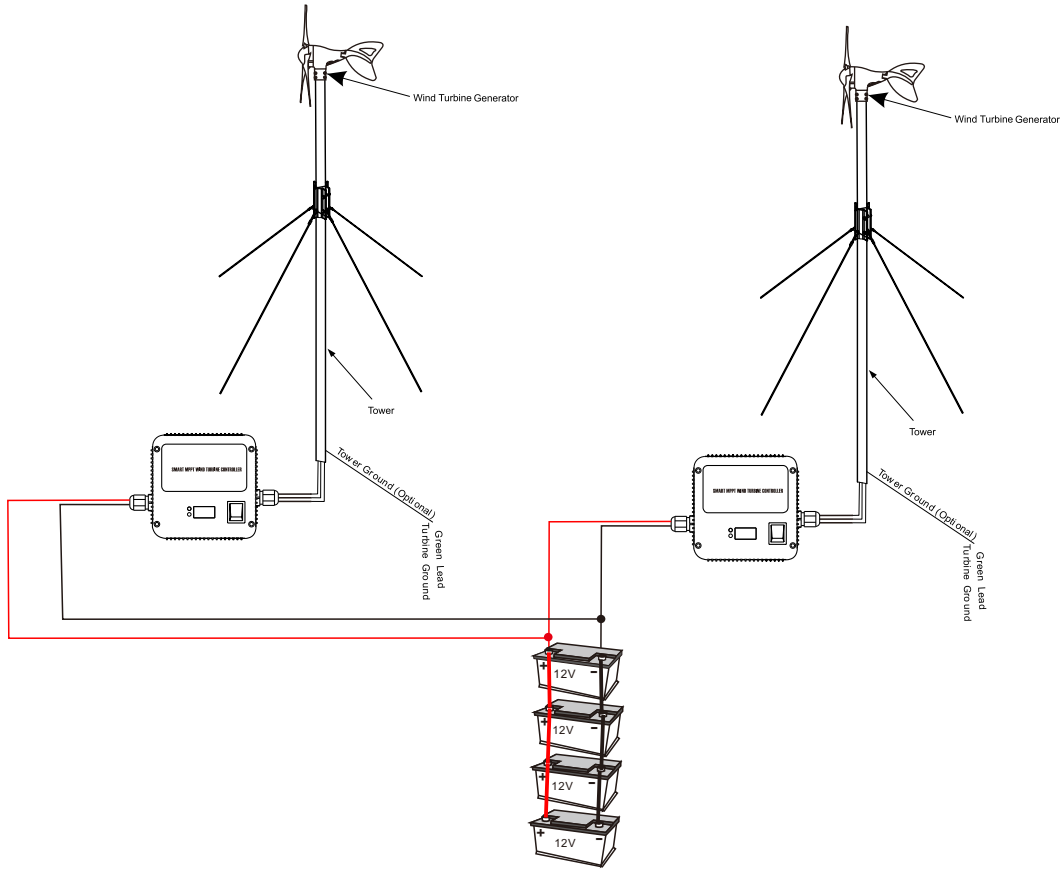

12V wind turbine system

24V wind turbine system